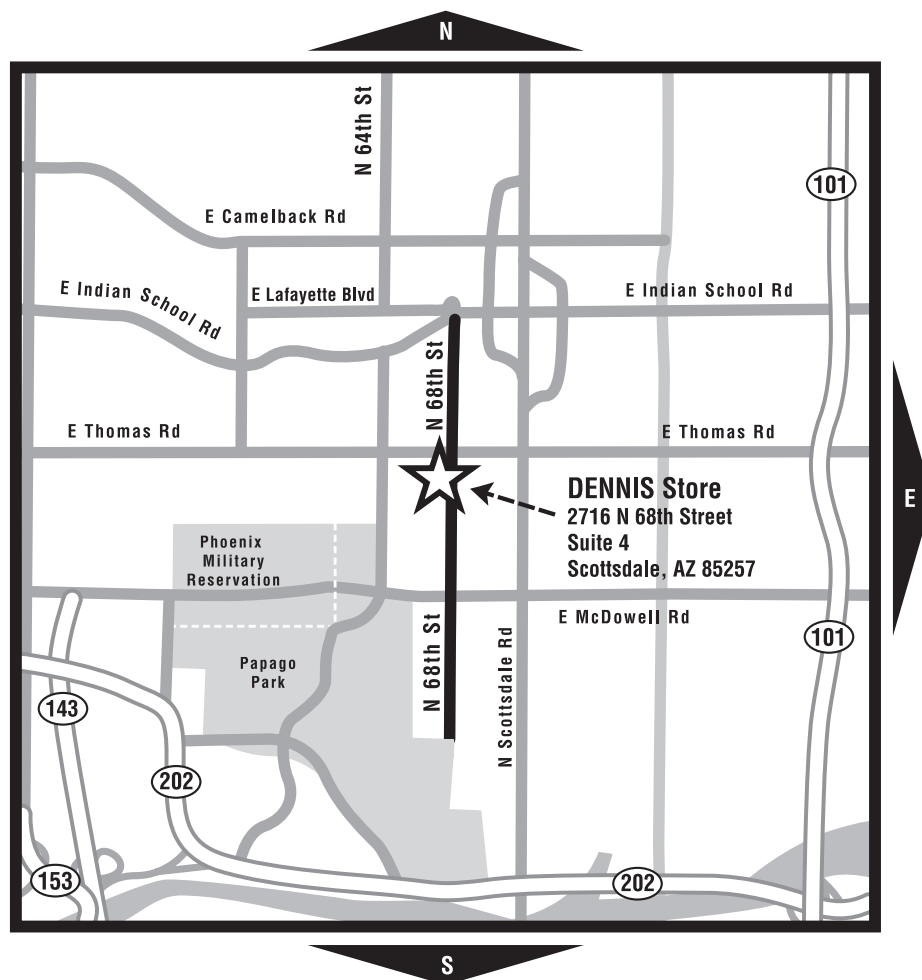

July 26-August 23

Mon-Fri 10am – 6pm

Sat 10am – 5pm

DENNIS stores are closed on major holidays and from Christmas to New Year's Day.

DIRECTIONS

From the 101 Freeway and Thomas Road in Scottsdale:

Head west on Thomas Road.

Pass 68th Street and take the

2nd left (south) into the 68th

Street Design Center. The

DENNIS store will be on the right.

DENNIScrip, Gift Scrip & AFP Vouchers

- DENNIScrip is redeemable for merchandise at all DENNIS stores, on-campus sales and for online, phone and mail order purchases.
- Please note: only DENNIScrip with a barcode can be redeemed online or by phone.
- Maximum change given is \$5.00 in stores and at on-campus sales. We cannot make change on mail order purchases.
- DENNIScrip is good forever!